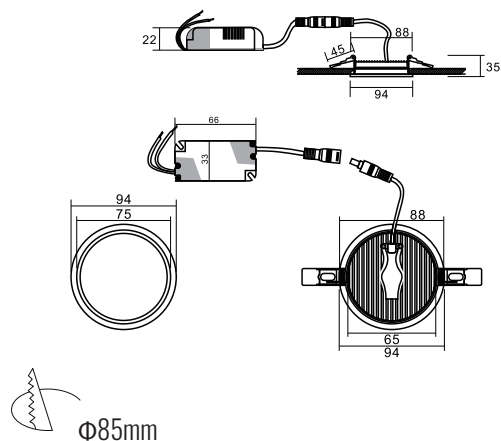

TECHNICAL DATA

TYPE

Professional LED for Interior Lighting.

CHARACTERISTICS

Full Aluminum Body

Slim & Compact Design

Smooth Light Distribution with space Saving Design

Eye Protection provided by milky Frosted Diffuser

Durable thermally conductive Aluminum housing & External Driver

OPENING/BEAM

High efficiency Ra>80 LED .

DIMENSION DRAW

Model:	Domo
Format:	Round
Location:	Interior
Wattage:	10W
Materials:	Aluminum
Led Color:	3000K / 4000K / 6500K
Product Dimension:	Φ95mm
Cut-Out size:	Φ85mm
IP Code:	20
Fixation:	Recessed
CRI :	80
Lumen Output:	1000LM
Frequency:	50/60 Hz
Option:	3CCT